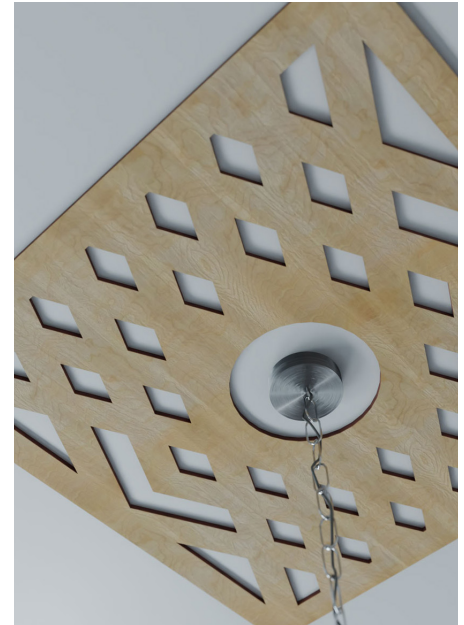

PIERCED FRETWORK CEILING MEDALLIONS

STYLE

CHEVRON

FRONT VIEW

PROJECTION
SIDE VIEW

SIZE RANGE
16" - 40"

WOOD SPECIES

ALDER

BIRCH

CHERRY

HICKORY

RED OAK

WALNUT

PAINT-GRADE

CONSTRUCTION: Wood grain veneer over substrate. 3/8" or 1/4" thickness.

USAGE: Commercial or residential walls & ceilings. Not suitable for areas exposed to water or for outdoor applications

INSTALLATION: Glue and small brad nails. (See instruction guidelines.)

FINISHING: Quality paint for paintable and stain plus clear coat for wood species. Ships unfinished.

ekenamillwork.com • sales@ekenamillwork.com