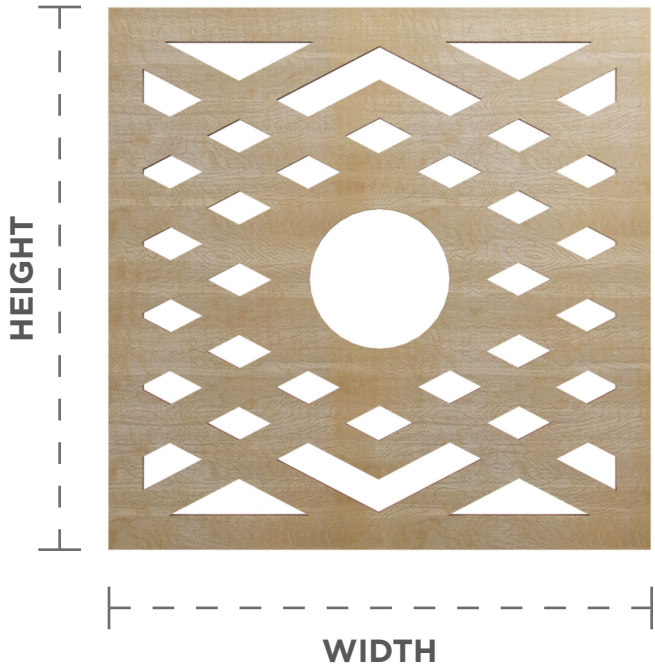

PIERCED FRETWORK CEILING MEDALLIONS

STYLE

CHEVRON

FRONT VIEW

PROJECTION
SIDE VIEW

SIZE RANGE
16" - 40"

WOOD SPECIES

ALDER

BIRCH

CHERRY

HICKORY

RED OAK

WALNUT

PAINT-GRADE

CONSTRUCTION: Wood grain veneer over substrate. 3/8" or 1/4" thickness.

USAGE: Commercial or residential walls & ceilings. Not suitable for areas exposed to water or for outdoor applications